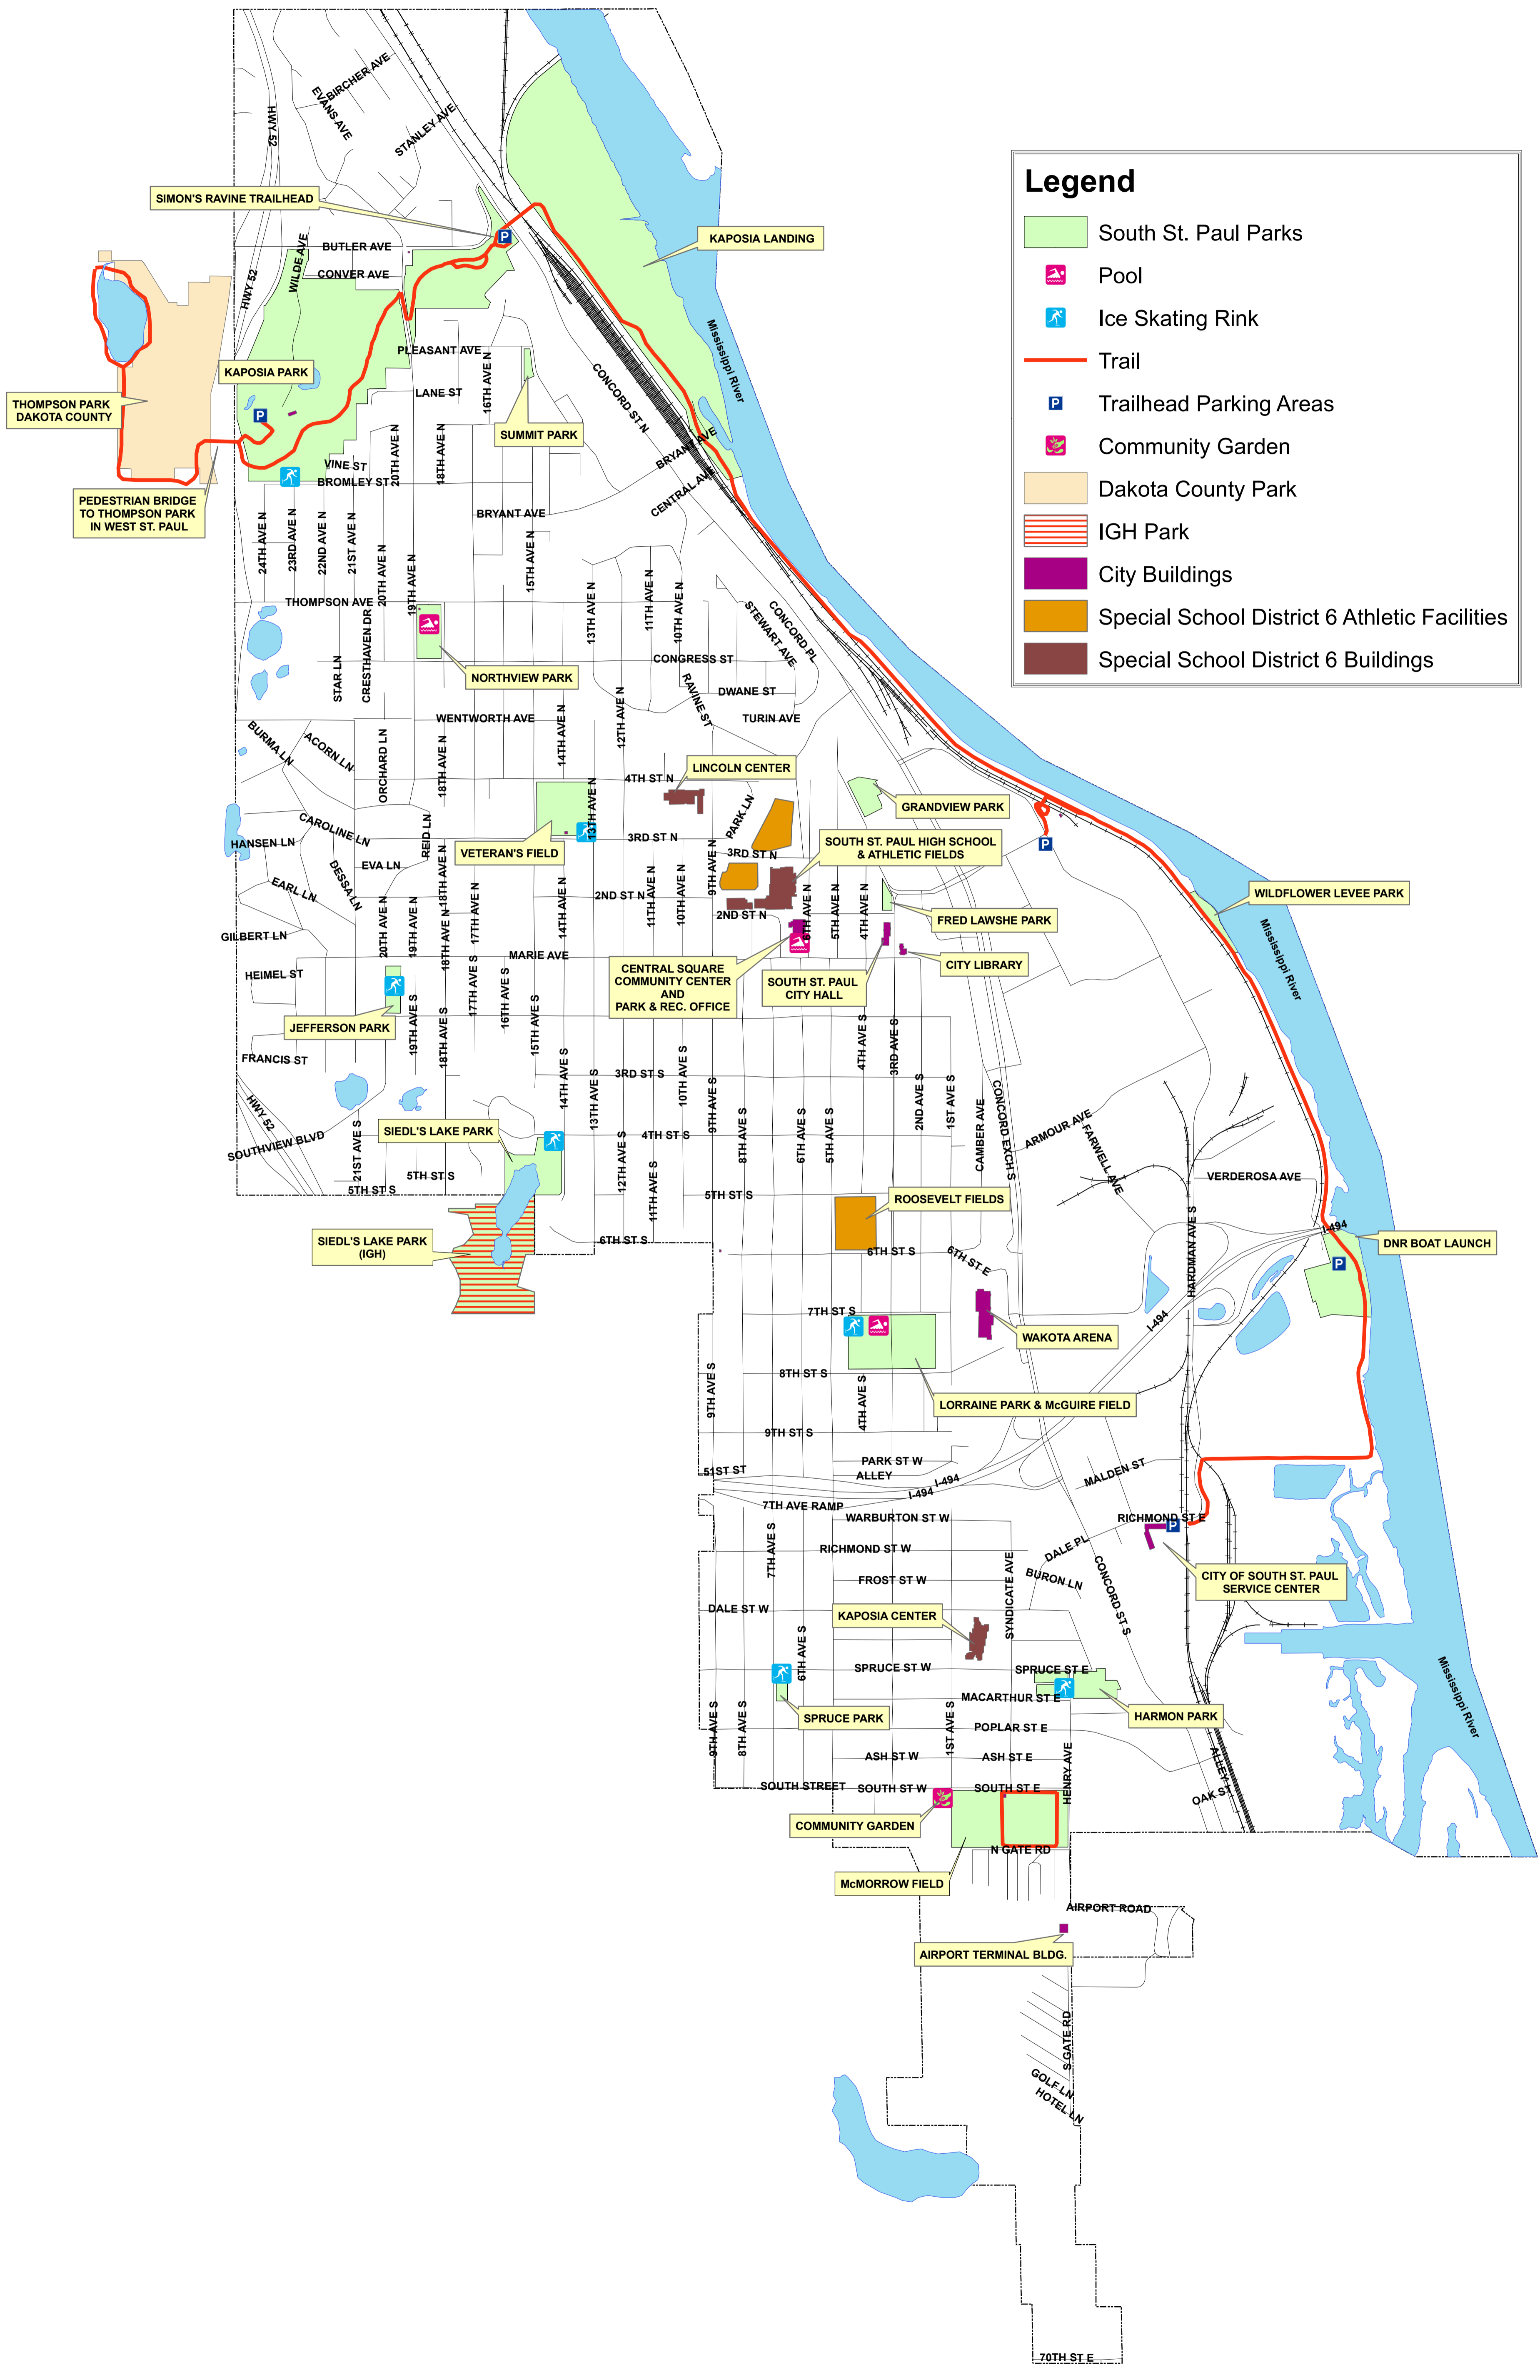

South St. Paul Parks & Trails

Legend

- South St. Paul Parks
- Pool
- Ice Skating Rink
- Trail
- Trailhead Parking Areas
- Community Garden
- Dakota County Park
- IGH Park
- City Buildings
- Special School District 6 Athletic Facilities
- Special School District 6 Buildings